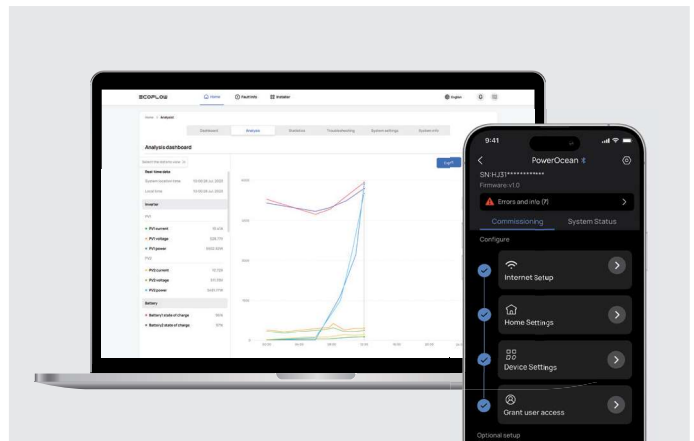

Accessories

4G Dongle ESS

Equip the EcoFlow PowerOcean Single-phase with 4G network connectivity and communicate with the unit in scenarios where Wi-Fi or Ethernet networks are absent.

Emergency Stop Button

Designed to achieve rapid shutdown to cut off the power supply of the entire system.

EcoFlow App and Web Portal

EcoFlow App and Web Portal for End-Users

- -Intuitive power flow monitoring
- -Say goodbye to high energy bills with Self-Powered Mode
- -Viewing power generation and consumption data through an application
- -Customise the system's working mode and parameters

Scan QR code to download

EcoFlow Pro App and Web Portal for Installers

- -Ultra-fast 3-step commissioning process
- -Comprehensive map view of authorised systems
- -Comprehensive and detailed data to assist you in system fault analysis

Scan QR code to download