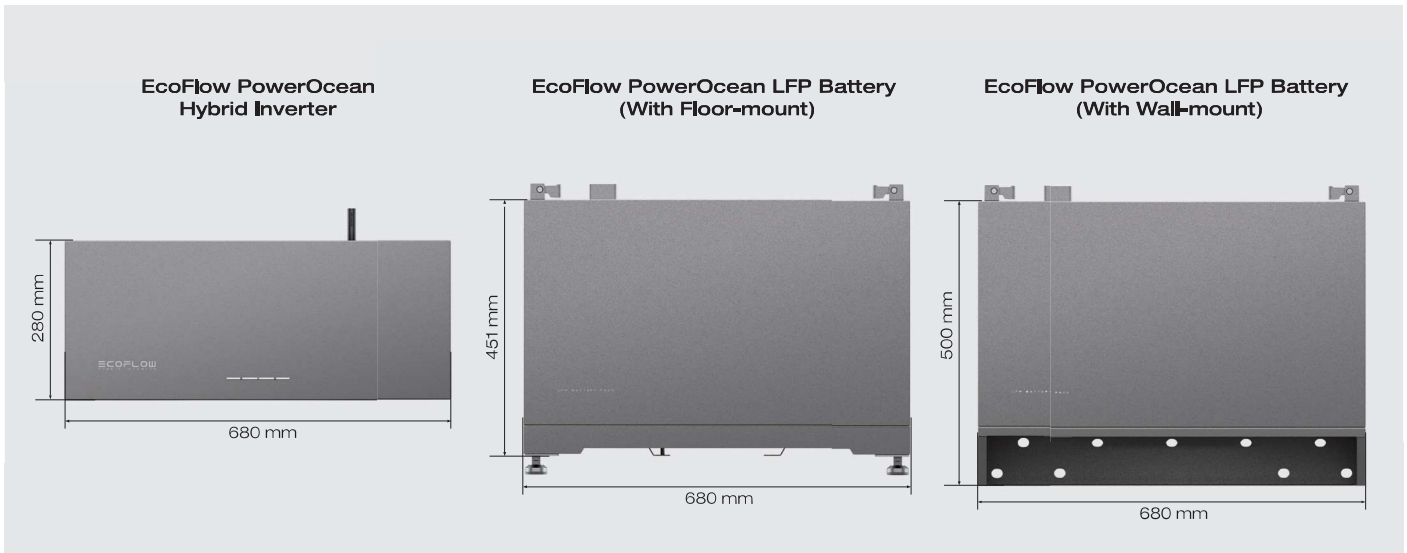

Accessories

4G Dongle ESS

Equip the EcoFlow PowerOcean Single-phase with 4G network connectivity and communicate with the unit in scenarios where Wi-Fi or Ethernet networks are absent.

Emergency Stop Button

Designed to achieve rapid shutdown to cut off the power supply of the entire system.

EcoFlow App and Web Portal

EcoFlow App and Web Portal for End-Users

- -Intuitive power flow monitoring
- -Say goodbye to high energy bills with Self-Powered Mode
- -Viewing power generation and consumption data through an application
- -Customise the system's working mode and parameters

Scan QR code to download

EcoFlow Pro App and Web Portal for Installers

- -Ultra-fast 3-step commissioning process
- -Comprehensive map view of authorised systems
- -Comprehensive and detailed data to assist you in system fault analysis

Scan QR code to download