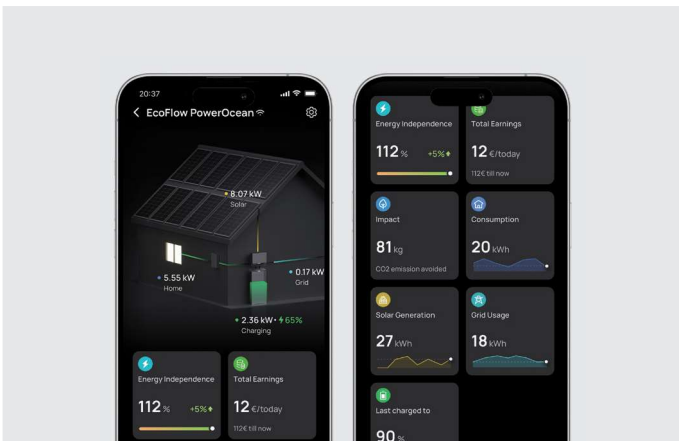

Accessories

4G Dongle ESS

Equip the EcoFlow PowerOcean Single-phase with 4G network connectivity and communicate with the unit in scenarios where Wi-Fi or Ethernet networks are absent.

Emergency Stop Button

Designed to achieve rapid shutdown to cut off the power supply of the entire system.

EcoFlow App and Web Portal

EcoFlow App and Web Portal for End-Users

- -Intuitive power flow monitoring
- -Say goodbye to high energy bills with Self-Powered Mode
- -Viewing power generation and consumption data through an application
- -Customise the system's working mode and parameters

Scan QR code to download

EcoFlow Pro App and Web Portal for Installers

- -Ultra-fast 3-step commissioning process
- -Comprehensive map view of authorised systems
- -Comprehensive and detailed data to assist you in system fault analysis

Scan QR code to download