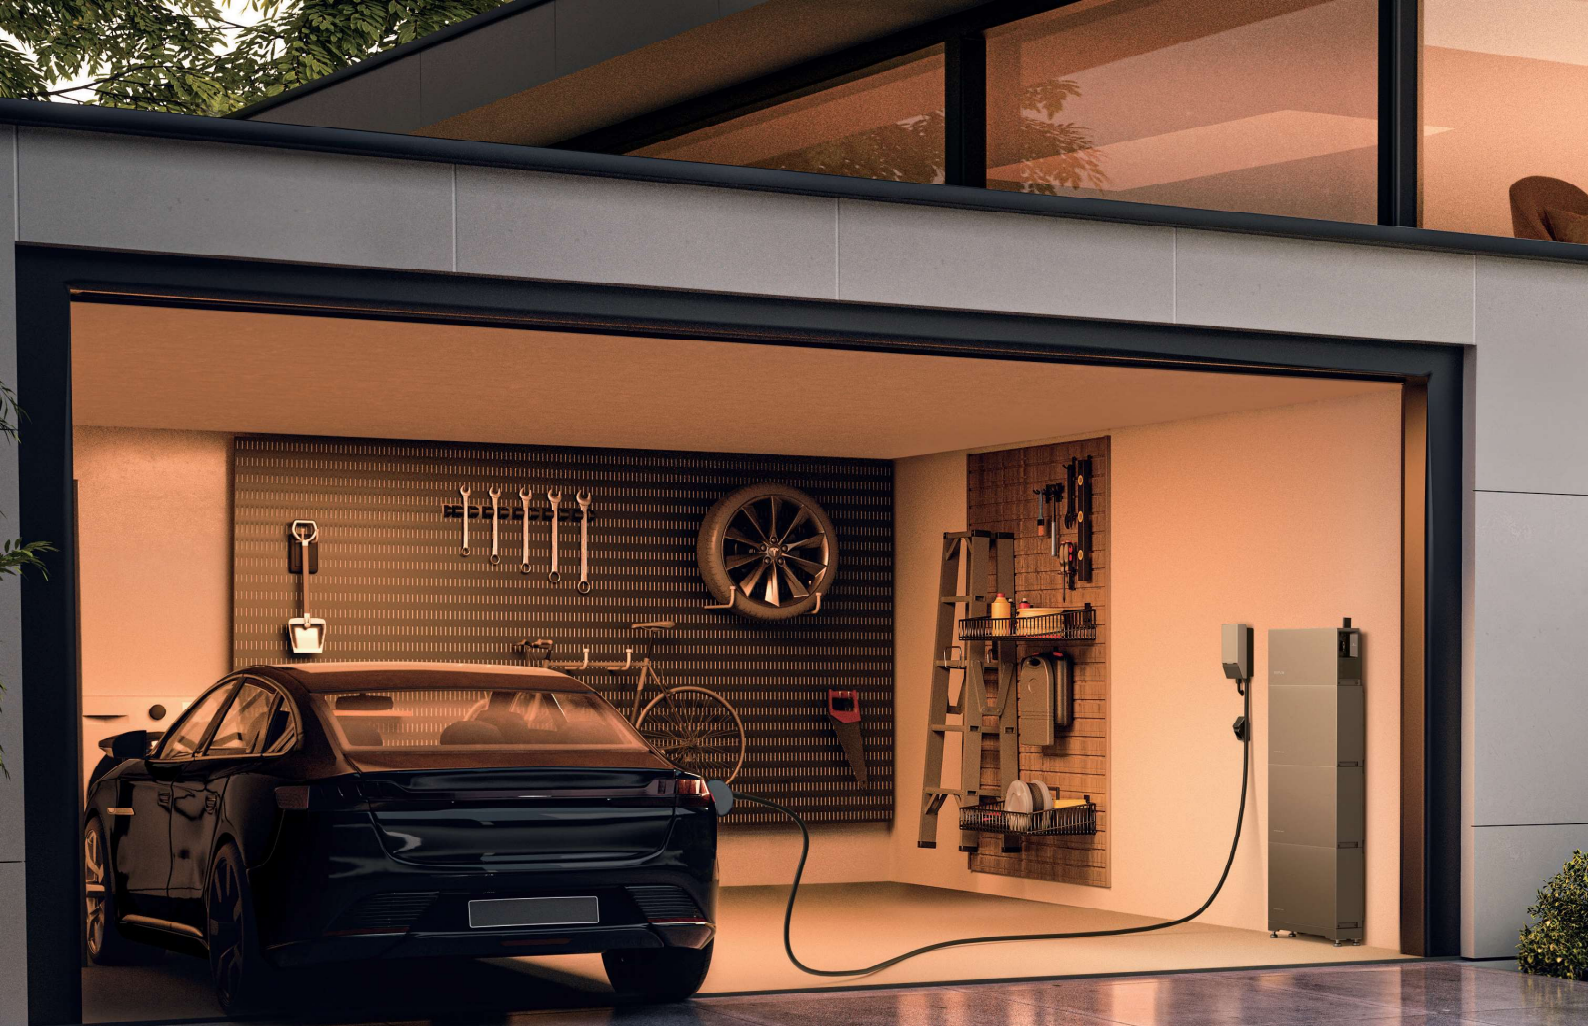

Reliable Power Independence. Made Tangible.

Up to 6kW Output Backup Power

The EcoFlow PowerOcean equips you with up to 6kW of continuous off-grid power. Independence isn't just about energy; it's about continuity during power outages, getting all essential home appliances backed up at once, and ensuring an uninterrupted lifestyle. Feel the power of independence.

Bypass Circuit to Secure Stable Power Supply

If the inverter detects dysfunction, it will switch to the bypass mode, allowing grid power to flow through instead.